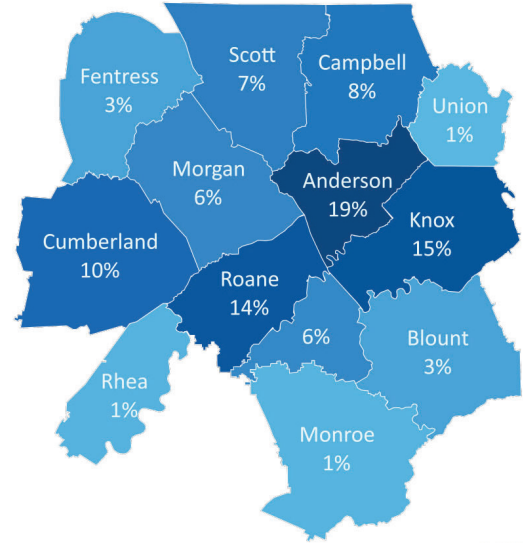

Main Campus in Roane County

Among all Roane State students enrolled in fall 2022, 19% were from Anderson County.