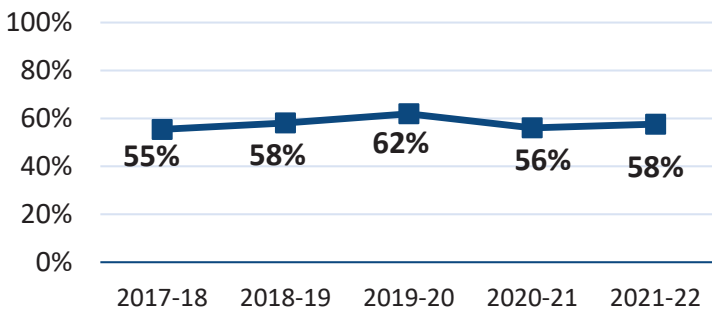

Student Success

First-Year Retention Rate

TBR Community College System: 52.1% for 2021-22

Percent of first-time, full-time students from each cohort who continued the next fall or graduated within a year.