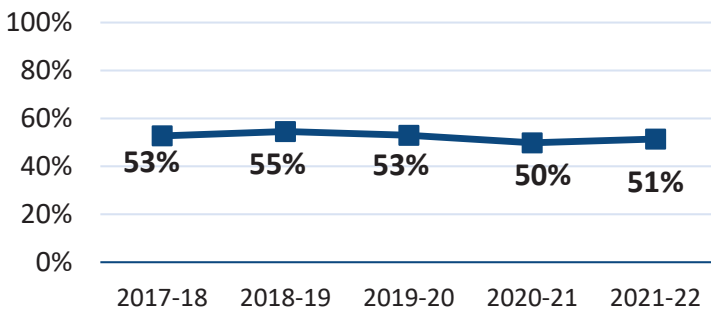

Student Success

First-Year Retention Rate

TBR Community College System: 52.1% for 2021-22

Percent of first-time, full-time students from each cohort who continued the next fall or graduated within a year.