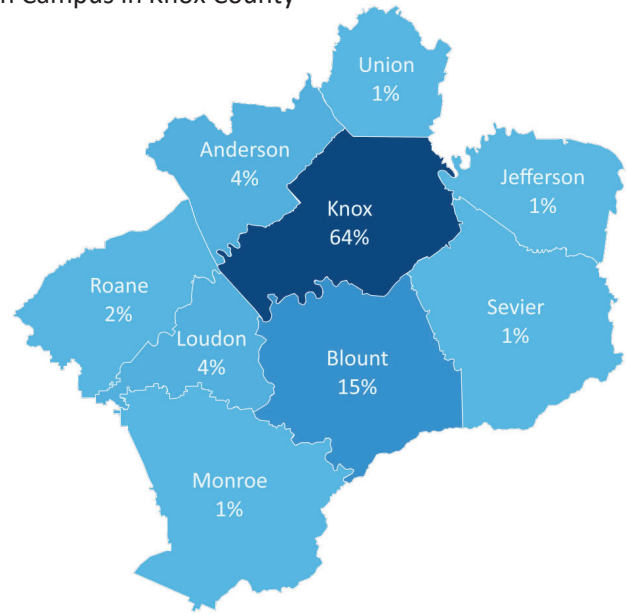

Pellissippi State Students by County and High School

Where did students live?	Number of students who enrolled in fall 2022
Knox County	5,360
Blount County	1,252
Anderson County	325
Where did students graduate from high school?	Recent high school grads who enrolled in fall 2022
Hardin Valley Academy	125
Bearden High School	121
Farragut High School	107

Main Campus in Knox County

Among all Pellissippi State students enrolled in fall 2022, 64% were from Knox County.

Popular Areas of Study

Program Area	Degrees & Certificates in 2021-22
University Parallel/Tennessee Transfer Pathways	878
Engineering & Related Fields	227
Business & Related Services	156
Computer & Information Sciences	112
Health & Related Programs	105

Tuition & Fees

$4,326

2022-23 annual tuition for in-state students

$352

Other mandatory fees for 2022-23

Tuition & mandatory fees in 2022-23 for students enrolled in 15 credit hours in Fall and Spring semesters.

Contact Pellissippi State

Main Campus:

10915 Hardin Valley Road
Knoxville, TN 38101

Phone Number: 865-694-6400

Website: www.pstcc.edu

Apply: www.pstcc.edu/admissions