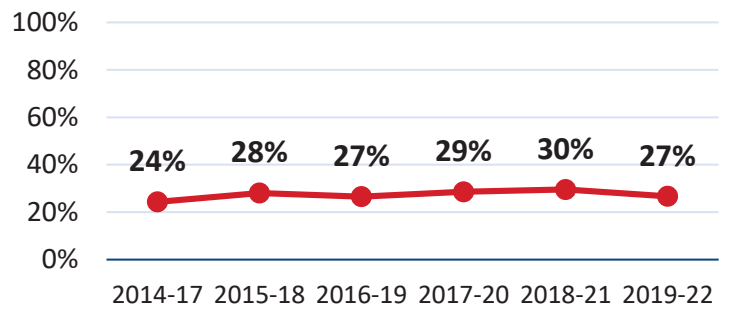

Three Year Graduation Rate

TBR Community College System: 25.6% for 2019-22

Percent of first-time, full-time students from each cohort who earned a degree or certificate at a TBR community college within 3 years.