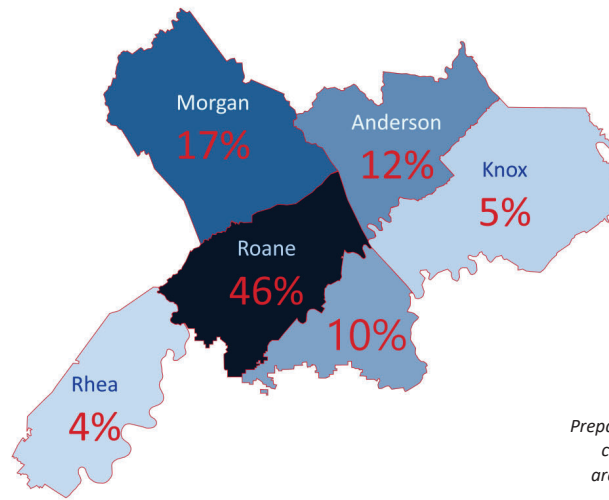

## Enrollment at TCAT Harriman By County

46% of students in 2020-21 lived in Roane County.

*Preparatory and supplemental students only; counties with fewer than 10 students are excluded to protect student privacy.*