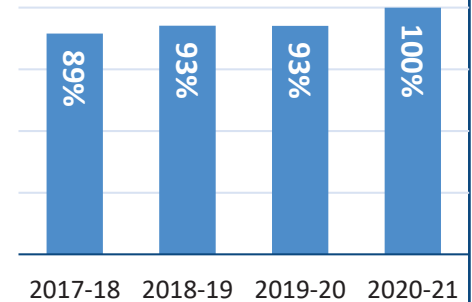

## Enrollment at TCAT Harriman By County

46% of students in 2020-21 lived in Roane County.

*Preparatory and supplemental students only; counties with fewer than 10 students are excluded to protect student privacy.*

## A History of Student Success

Program Completion Rate

Job Placement Rate

Licensure Pass Rate

## Success in the Top Five Programs in 2020-21

■ Program Completion Rate  
■ Placement Rate  
■ Licensure Pass Rate

*This data represents the five programs with the highest enrollment in 2020-21. Some programs do not report licensure pass rates because licensure exams are not required for the program of study.*