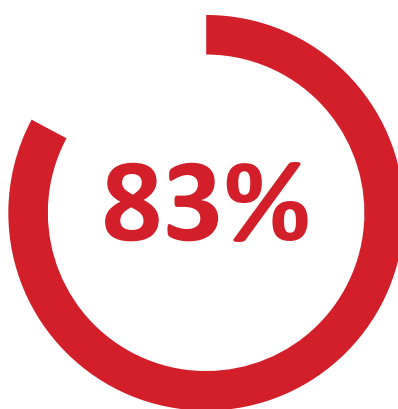

Job Placement Rate